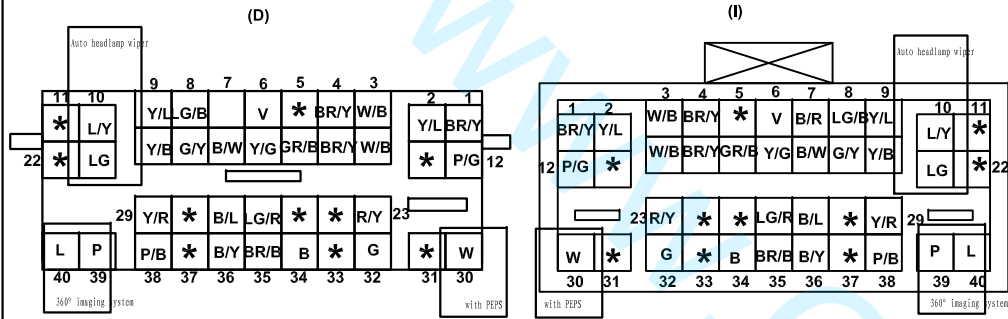

کد رنگ سیم ها

Color	Code	Color	Code
Black	B	Light Green	LG
Brown	BR	Orange	O
Dark blue	DL	Pink	P
Dark Green	DG	Red	R
Gray	GR	Sky Blue	SB
Green	G	Violet	V
Light blue	LB	White	W
Blue	L	Yellow	Y

نماد

Name	Symbol	Name	Symbol
Front harness	F 	Grounding harness	EA
Engjne harness	E 	Interior harness	IN
EM harness	EM	Reversing radar harness	RA
Middle harness	D 	2# Back door harness	R2#
Rear harness	R 	1# Back door harness	R1#
Front left door harness	DR1		
Front right door harness	DR2		
Rear left door harness	DR3		
Rear right door harness	DR4		
Instrument harness	I		

X-06 Middle harness (D) - Instrument harness (I)

X-08 Middle harness (D) - Instrument harness (I)

X-07 EM harness (EM) - Front harness (F)

< > with AT

X-09 1# back door harness (R1#) -2# back door harness (R2#)