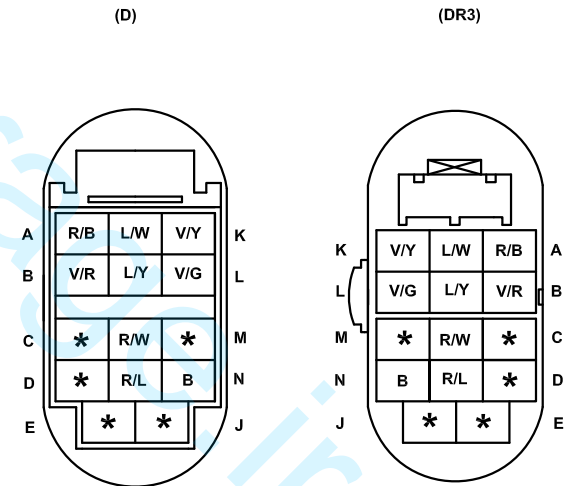

* with reversing camera & with 360° imaging system

X-10 Middle harness(D) -2# back door harness (R2#)

* with reversing camera & with 360° imaging system

X-11 2# back door harness (R2#1) -Middle harness (D)

* with reversing camera
& with 360° imaging system

X-12 Middle harness (D) -Front door harness (DR1)

\$ with PEPS
& with 360° imaging system

X-13 Middle harness (D) - Front door harness (DR2)

\$ with PEPS
& with 360° imaging system

X-14 Middle harness (D) -Rear left door harness (DR3)

X-15 Middle harness (D) -Rear right door harness (DR4)

X-16 Middle harness (D) - Reversing radar harness (RA)

X-17 Middle harness (D) -Interior harness (IN)

X-19 Middle harness (D) -Instrument harness (I)

X-20 Middle harness (D) -Instrument harness (I)

X-21 Middle harness (D) -Instrument harness (I)

X-22 Instrument harness (I) -Front harness (F)

X-23 Engine harness (E) -EM harness (EM)