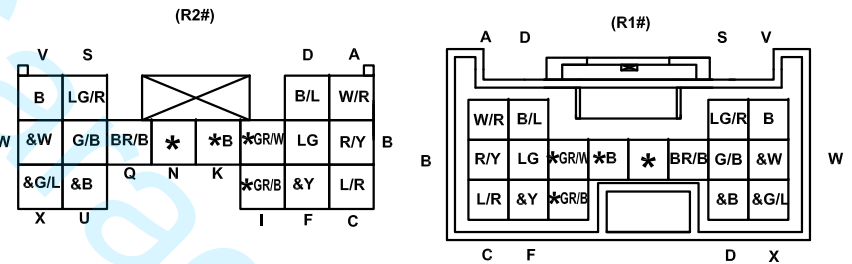

کد رنگ سیم ها

Color	Code	Color	Code
Black	B	Light Green	LG
Brown	BR	Orange	O
Dark blue	DL	Pink	P
Dark Green	DG	Red	R
Gray	GR	Sky Blue	SB
Green	G	Violet	V
Light blue	LB	White	W
Blue	L	Yellow	Y

نماد

Name	Symbol	Name	Symbol
Front harness	F 	Grounding harness	EA
Engjne harness	E 	Interior harness	IN
EM harness	EM	Reversing radar harness	RA
Middle harness	D 	2# Back door harness	R2#
Rear harness	R 	1# Back door harness	R1#
Front left door harness	DR1		
Front right door harness	DR2		
Rear left door harness	DR3		
Rear right door harness	DR4		
Instrument harness	I		

X-06 Middle harness (D) - Instrument harness (I)

X-08 Middle harness (D) - Instrument harness (I)

X-07 EM harness (EM) - Front harness (F)

< > with AT

X-09 1# back door harness (R1#) -2# back door harness (R2#)

* with reversing camera & with 360° imaging system

X-10 Middle harness(D) -2# back door harness (R2#)

* with reversing camera & with 360° imaging system

X-11 2# back door harness (R2#1) -Middle harness (D)