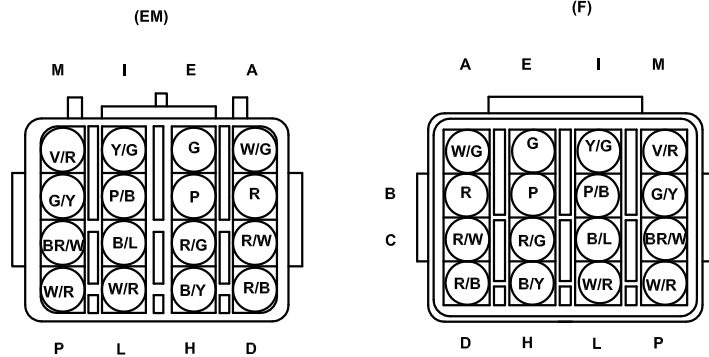

کد رنگ سیم ها

Color	Code	Color	Code
Black	B	Light Green	LG
Brown	BR	Orange	O
Dark blue	DL	Pink	P
Dark Green	DG	Red	R
Gray	GR	Sky Blue	SB
Green	G	Violet	V
Light blue	LB	White	W
Blue	L	Yellow	Y

نماد

Name	Symbol	Name	Symbol
Front harness	F 	Grounding harness	EA
Engjne harness	E 	Interior harness	IN
EM harness	EM	Reversing radar harness	RA
Middle harness	D 	2# Back door harness	R2#
Rear harness	R 	1# Back door harness	R1#
Front left door harness	DR1		
Front right door harness	DR2		
Rear left door harness	DR3		
Rear right door harness	DR4		
Instrument harness	I		

X-06 Middle harness (D) - Instrument harness (I)

X-08 Middle harness (D) - Instrument harness (I)

X-07 EM harness (EM) - Front harness (F)

< > with AT

X-09 1# back door harness (R1#) -2# back door harness (R2#)

* with reversing camera & with 360° imaging system

X-10 Middle harness(D) -2# back door harness (R2#)

* with reversing camera & with 360° imaging system

X-11 2# back door harness (R2#1) -Middle harness (D)