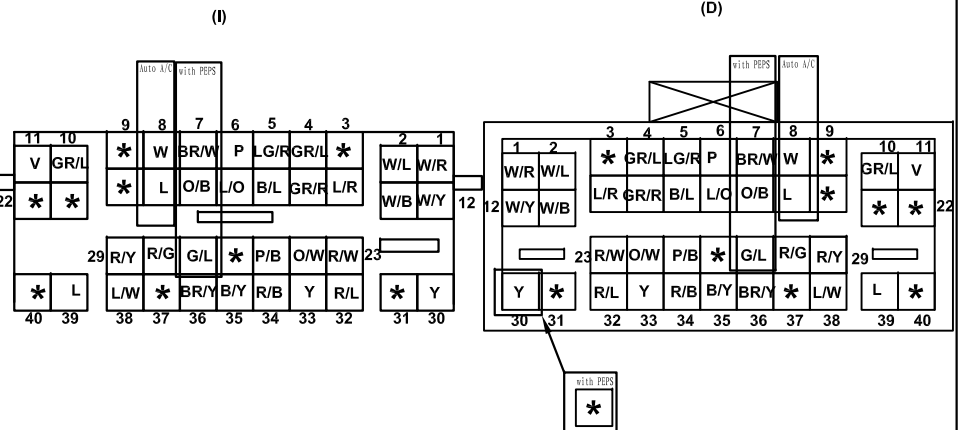

کد رنگ سیم ها

Color	Code	Color	Code
Black	B	Light Green	LG
Brown	BR	Orange	O
Dark blue	DL	Pink	P
Dark Green	DG	Red	R
Gray	GR	Sky Blue	SB
Green	G	Violet	V
Light blue	LB	White	W
Blue	L	Yellow	Y

نماد

Name	Symbol	Name	Symbol
Front harness	F 	Grounding harness	EA
Engjne harness	E 	Interior harness	IN
EM harness	EM	Reversing radar harness	RA
Middle harness	D 	2# Back door harness	R2#
Rear harness	R 	1# Back door harness	R1#
Front left door harness	DR1		
Front right door harness	DR2		
Rear left door harness	DR3		
Rear right door harness	DR4		
Instrument harness	I		

X-06 Middle harness (D) - Instrument harness (I)

X-08 Middle harness (D) - Instrument harness (I)

X-07 EM harness (EM) - Front harness (F)

< > with AT

X-09 1# back door harness (R1#) -2# back door harness (R2#)