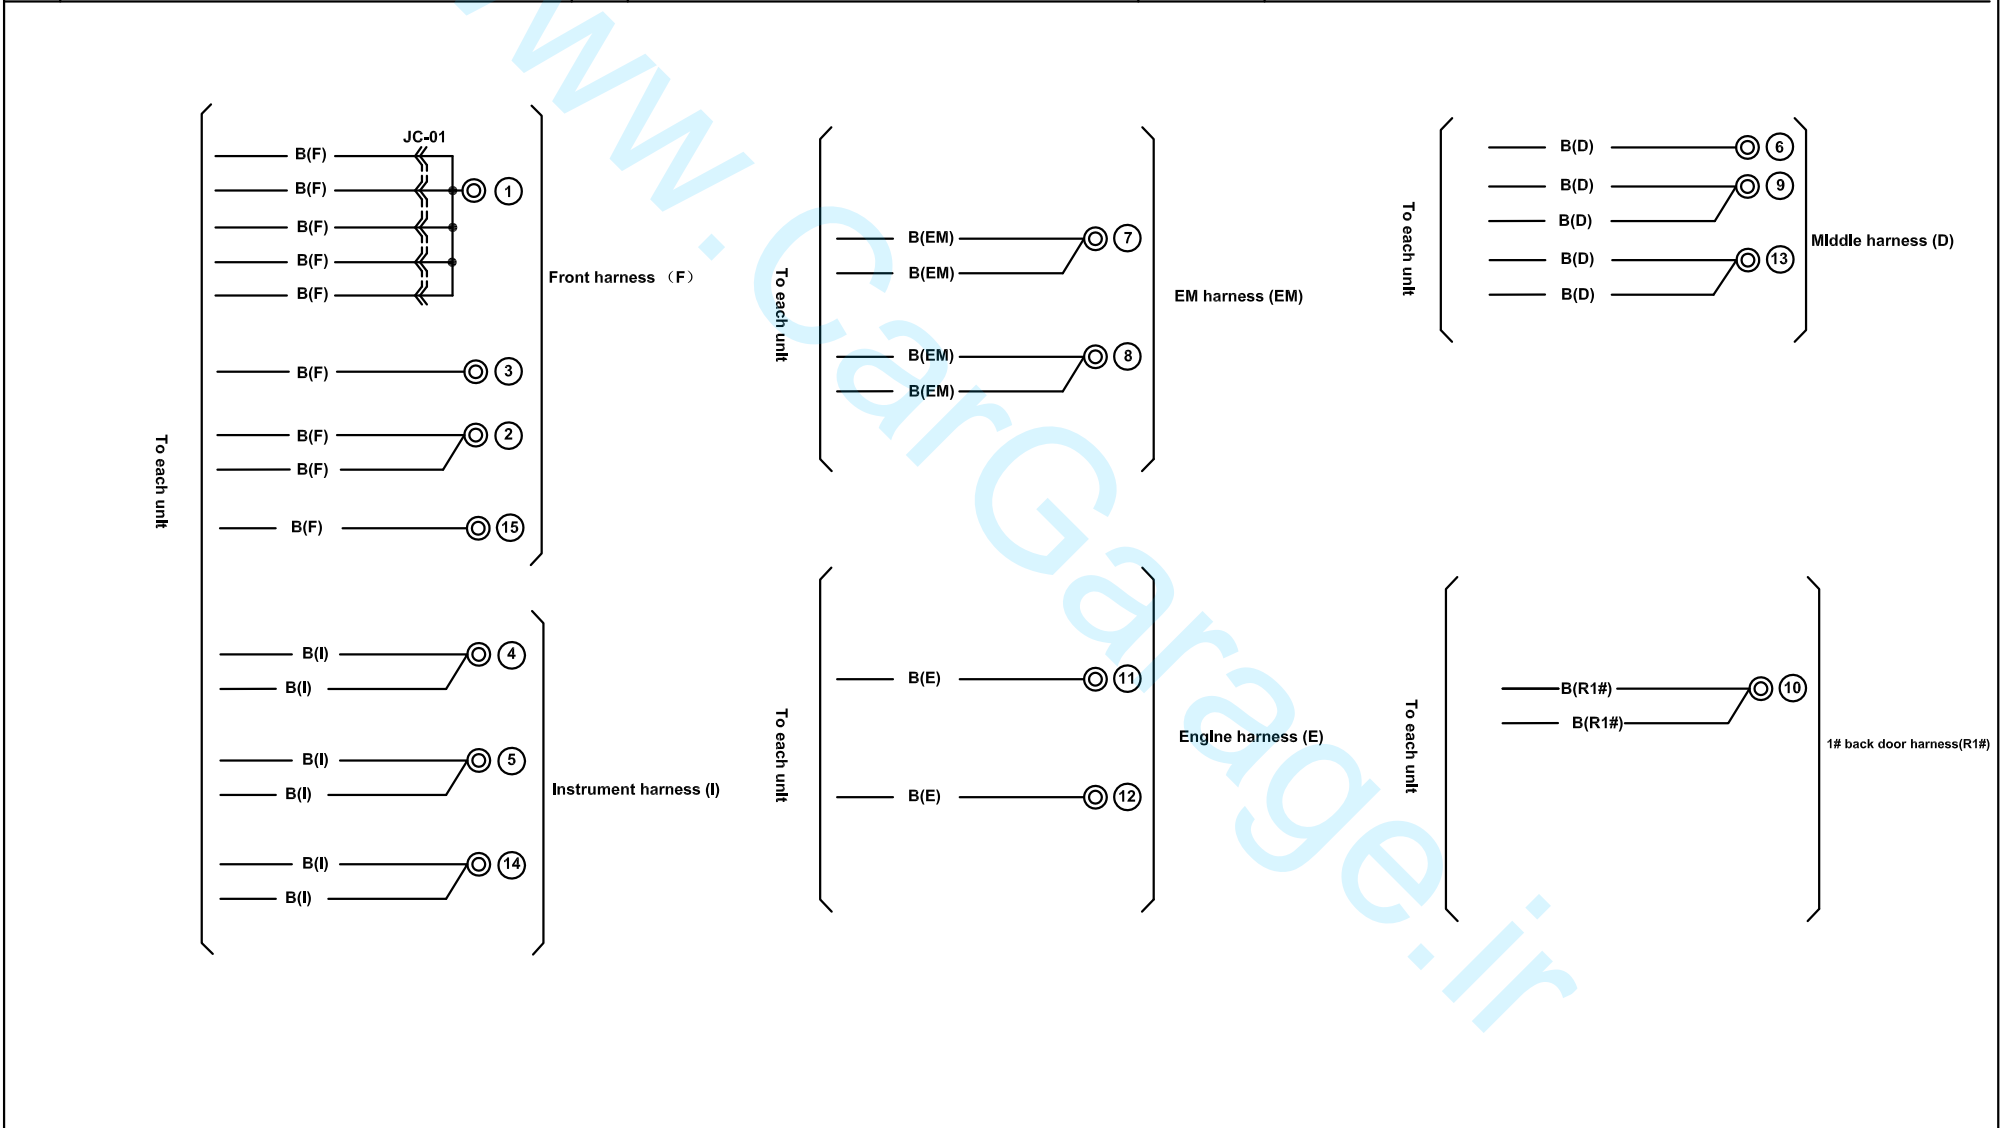

کد رنگ سیم ها

Color	Code	Color	Code
Black	B	Light Green	LG
Brown	BR	Orange	O
Dark blue	DL	Pink	P
Dark Green	DG	Red	R
Gray	GR	Sky Blue	SB
Green	G	Violet	V
Light blue	LB	White	W
Blue	L	Yellow	Y

نماد

Name	Symbol	Name	Symbol
Front harness	F 	Grounding harness	EA
Engjne harness	E 	Interior harness	IN
EM harness	EM	Reversing radar harness	RA
Middle harness	D 	2# Back door harness	R2#
Rear harness	R 	1# Back door harness	R1#
Front left door harness	DR1		
Front right door harness	DR2		
Rear left door harness	DR3		
Rear right door harness	DR4		
Instrument harness	I		

X-06 Middle harness (D) - Instrument harness (I)

X-08 Middle harness (D) - Instrument harness (I)

X-07 EM harness (EM) - Front harness (F)

< > with AT

X-09 1# back door harness (R1#) -2# back door harness (R2#)

X-14 Middle harness (D) -Rear left door harness (DR3)

X-15 Middle harness (D) -Rear right door harness (DR4)

X-16 Middle harness (D) - Reversing radar harness (RA)

X-17 Middle harness (D) -Interior harness (IN)

X-19 Middle harness (D) -Instrument harness (I)

X-20 Middle harness (D) -Instrument harness (I)

X-21 Middle harness (D) -Instrument harness (I)

X-22 Instrument harness (I) -Front harness (F)

X-23 Engine harness (E) -EM harness (EM)