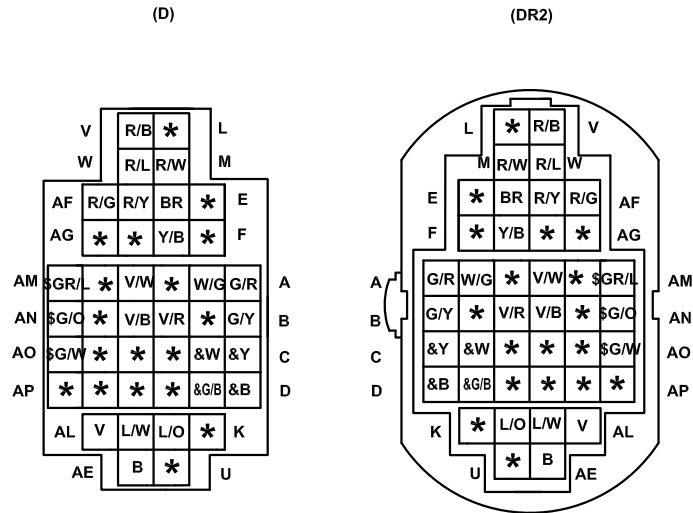

* with reversing camera
& with 360° imaging system

X-12 Middle harness (D) -Front door harness (DR1)

\$ with PEPS
& with 360° imaging system

X-13 Middle harness (D) - Front door harness (DR2)

\$ with PEPS
& with 360° imaging system

X-14 Middle harness (D) -Rear left door harness (DR3)

X-15 Middle harness (D) -Rear right door harness (DR4)

X-16 Middle harness (D) - Reversing radar harness (RA)

X-17 Middle harness (D) -Interior harness (IN)