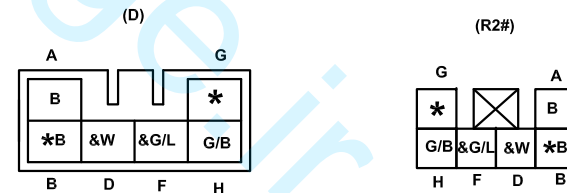

کد رنگ سیم ها

Color	Code	Color	Code
Black	B	Light Green	LG
Brown	BR	Orange	O
Dark blue	DL	Pink	P
Dark Green	DG	Red	R
Gray	GR	Sky Blue	SB
Green	G	Violet	V
Light blue	LB	White	W
Blue	L	Yellow	Y

نماد

Name	Symbol	Name	Symbol
Front harness	F 	Grounding harness	EA
Engjne harness	E 	Interior harness	IN
EM harness	EM	Reversing radar harness	RA
Middle harness	D 	2# Back door harness	R2#
Rear harness	R 	1# Back door harness	R1#
Front left door harness	DR1		
Front right door harness	DR2		
Rear left door harness	DR3		
Rear right door harness	DR4		
Instrument harness	I		

X-06 Middle harness (D) - Instrument harness (I)

X-08 Middle harness (D) - Instrument harness (I)

X-07 EM harness (EM) - Front harness (F)

< > with AT

X-09 1# back door harness (R1#) -2# back door harness (R2#)

* with reversing camera & with 360° imaging system

X-10 Middle harness(D) -2# back door harness (R2#)

* with reversing camera & with 360° imaging system

X-11 2# back door harness (R2#1) -Middle harness (D)